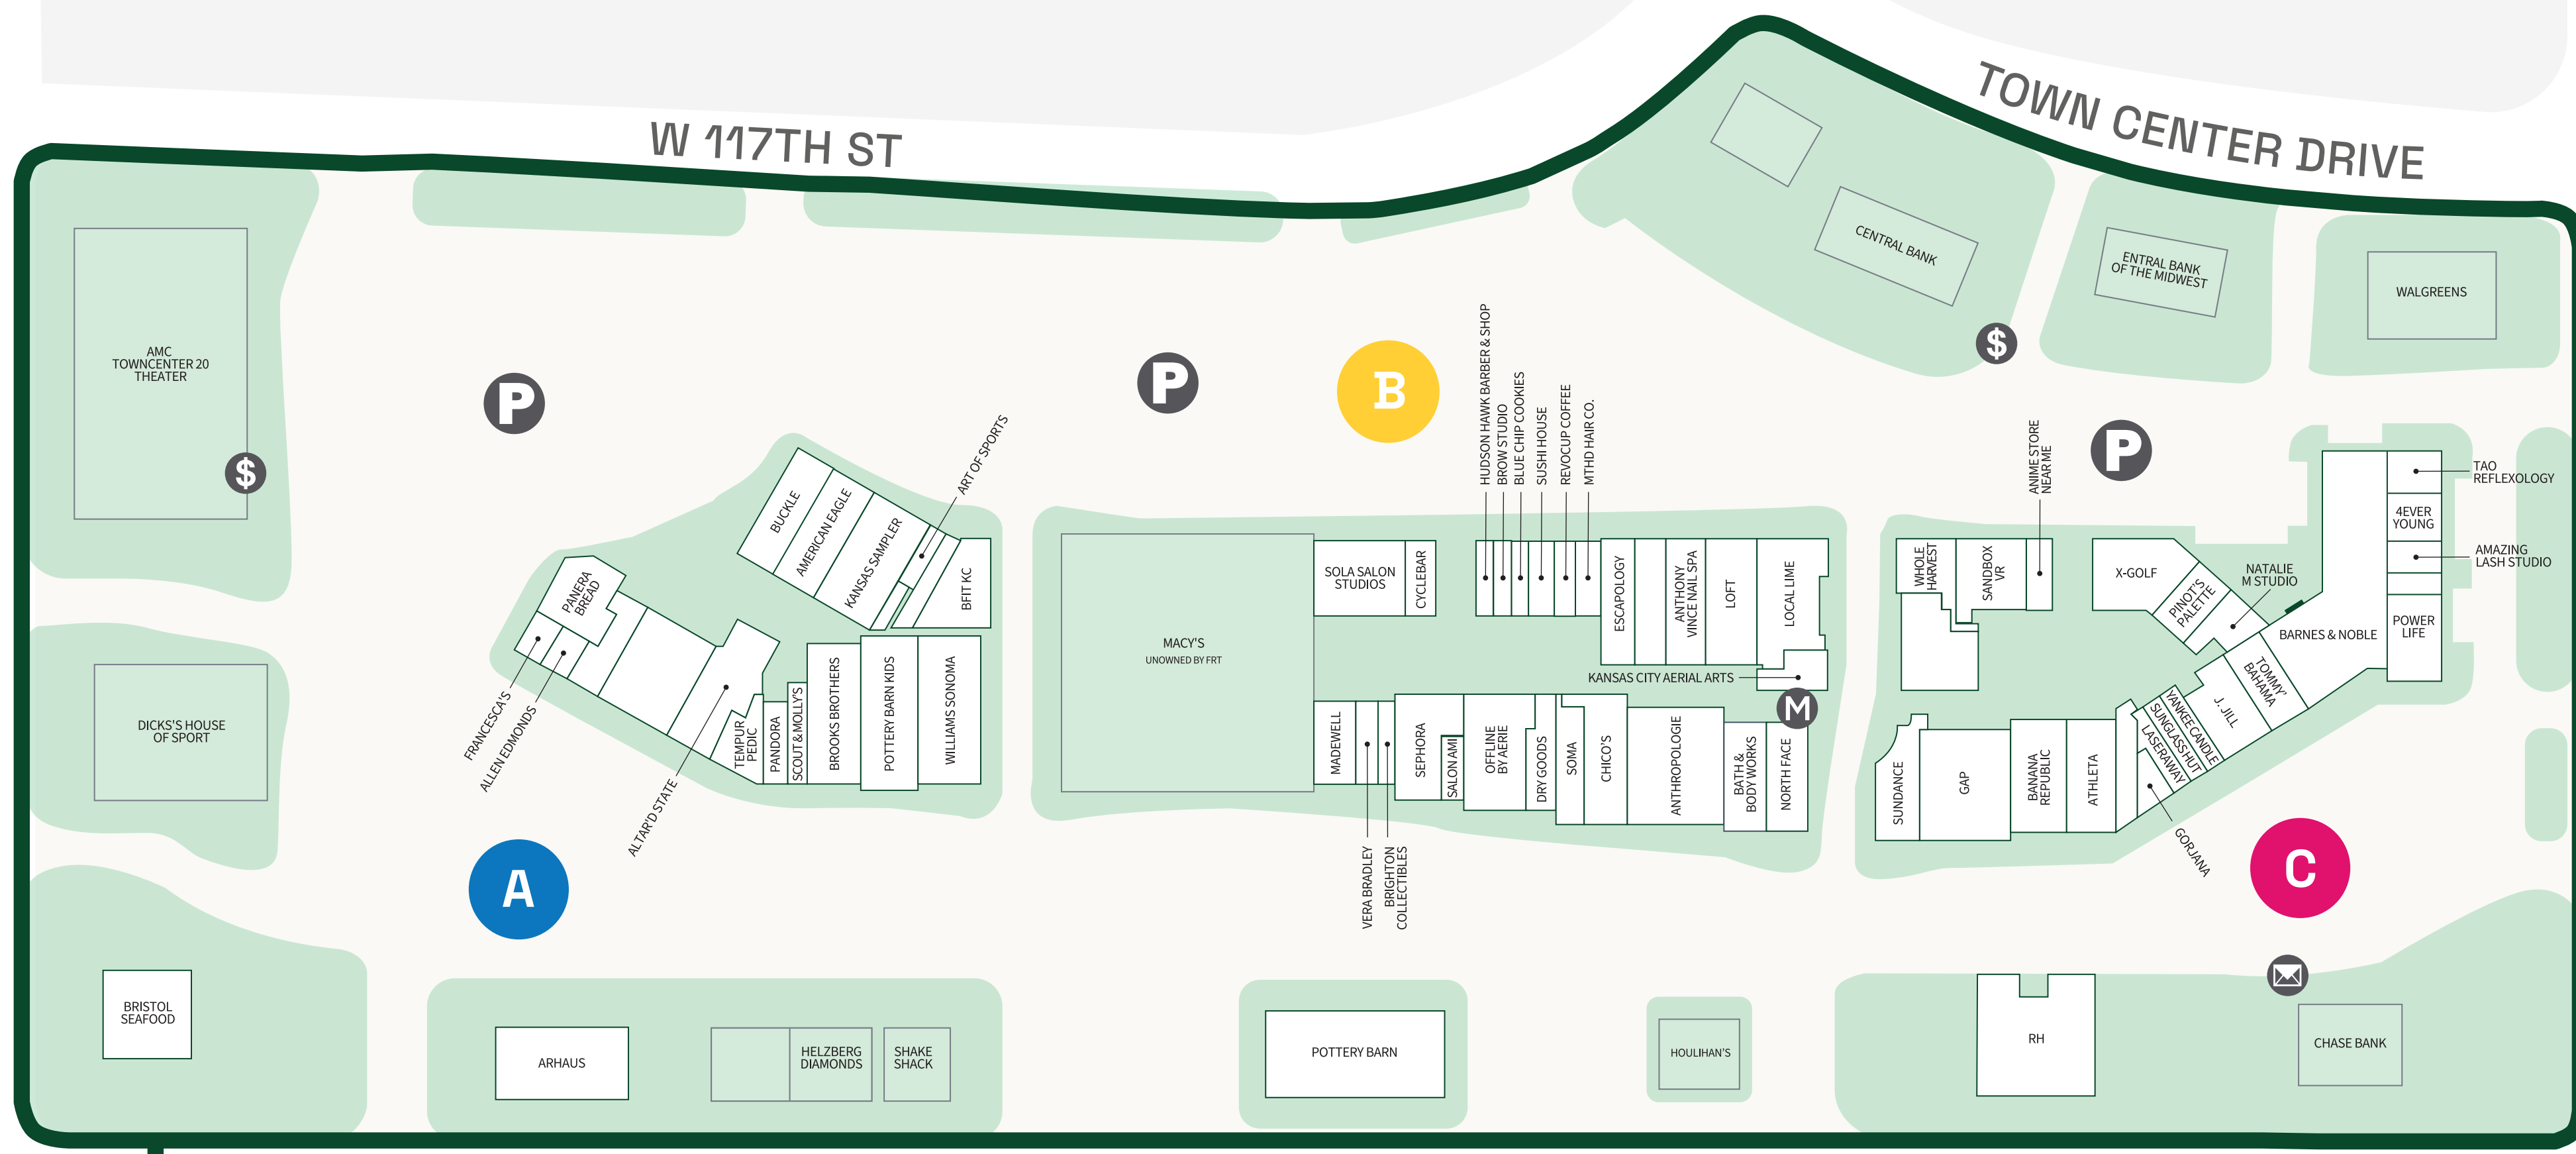

# TOWN CENTER PLAZA • CROSSING

## Town Center Crossing

## Town Center Plaza

### SHOP

- Allen Edmonds **A**
- Altar'd State **A**
- American Eagle **A**
- Anime Store Near Me **C**
- Anthropologie **B**
- Apple **D**
- Arhaus **A**
- Aritzia **D**
- Athleta **C**
- Barnes & Noble **C**
- Banana Republic **C**
- Bath & Body Works **B**
- bluemercury **B**
- Brighton Collectibles **B**
- Brooks Brothers **A**
- Buckle **A**
- Chico's **B**
- Coach **D**
- Compass **D**
- Crate & Barrel **D**
- Dry Goods **B**
- Drybar **D**
- Evereve **D**
- Fabletics **D**