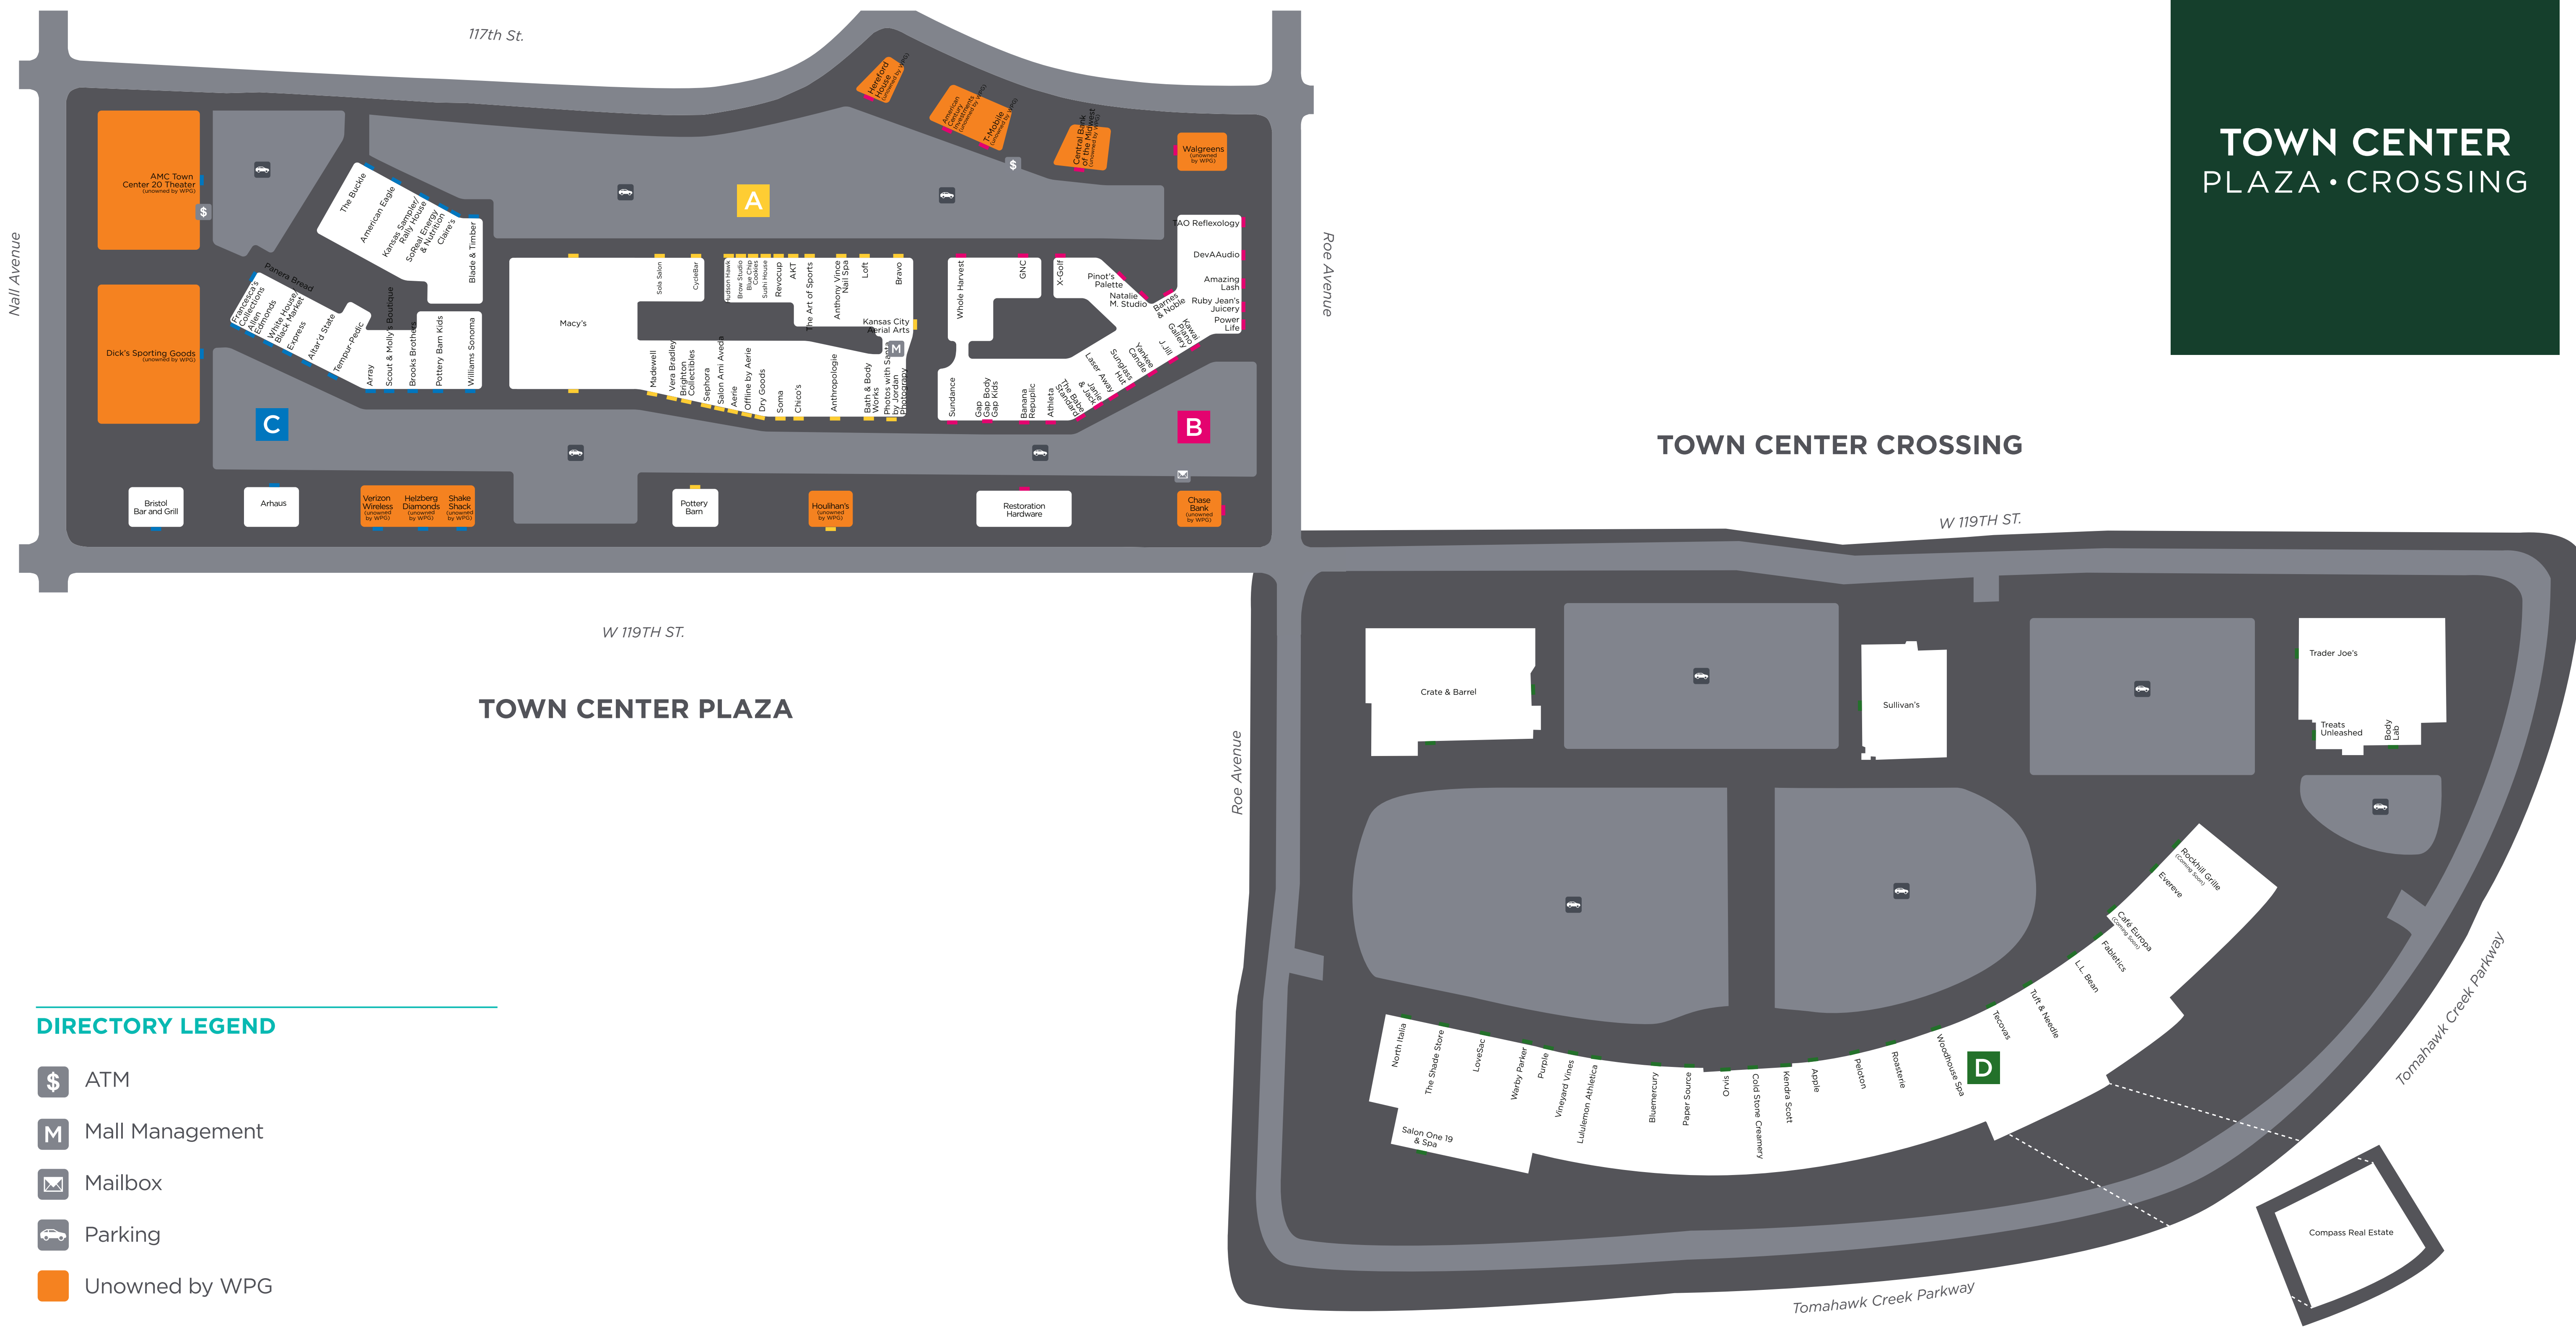

TOWN CENTER PLAZA · CROSSING

DIRECTORY LEGEND

- ATM
- Mall Management
- Mailbox
- Parking
- Unowned by WPG

Town Center Plaza & Crossing

DEPARTMENT STORES & ANCHORS

- Macy's A

WOMEN'S FASHION & SPECIALTY

- Aerie A
- Altar'd State C
- American Eagle Outfitters C
- Anthropologie A
- Array C
- Athleta B
- The Babe Standard B
- Banana Republic C
- Brooks Brothers C
- Buckle C
- Chico's A
- Dick's Sporting Goods (unowned by WPG) C
- Dry Goods A
- Evereve D
- Express C
- Fabletics D
- Francesca's Collections C
- Gap B
- Gap Body B
- J. Jill B
- Kansas Sampler/Rally House C
- L.L. Bean D
- Loft A
- Lululemon Athletica D
- Macy's A
- Madewell A
- Natalie M. Studio D
- Offline by Aerie A
- Orvis D
- Scout & Molly's Boutique C
- Soma Intimates A
- Sundance B
- Tecovas D
- Vineyard Vines D
- Warby Parker D
- White House Black Market C

HEALTH, DRUG STORE, BATH & BEAUTY

- AKT B
- Amazing Lash B
- Anthony Vince Nail Spa A
- Anthropologie A
- Bath & Body Works A
- Bluemercury D
- Body Lab D
- Brow Studio B
- CycleBar A
- Fabletics D
- Gap Body B
- GNC B
- Hudson / Hawk A
- Kansas City Aerial Arts A
- Macy's A
- Peloton D
- Power Life B
- Salon Ami Aveda A
- Salon One19 & Spa D
- Sephora A
- Sola Salon A
- SoReal Energy & Nutrition C
- TAO Reflexology B
- Trader Joe's D
- Walgreens (unowned by WPG) B
- Woodhouse Spa D