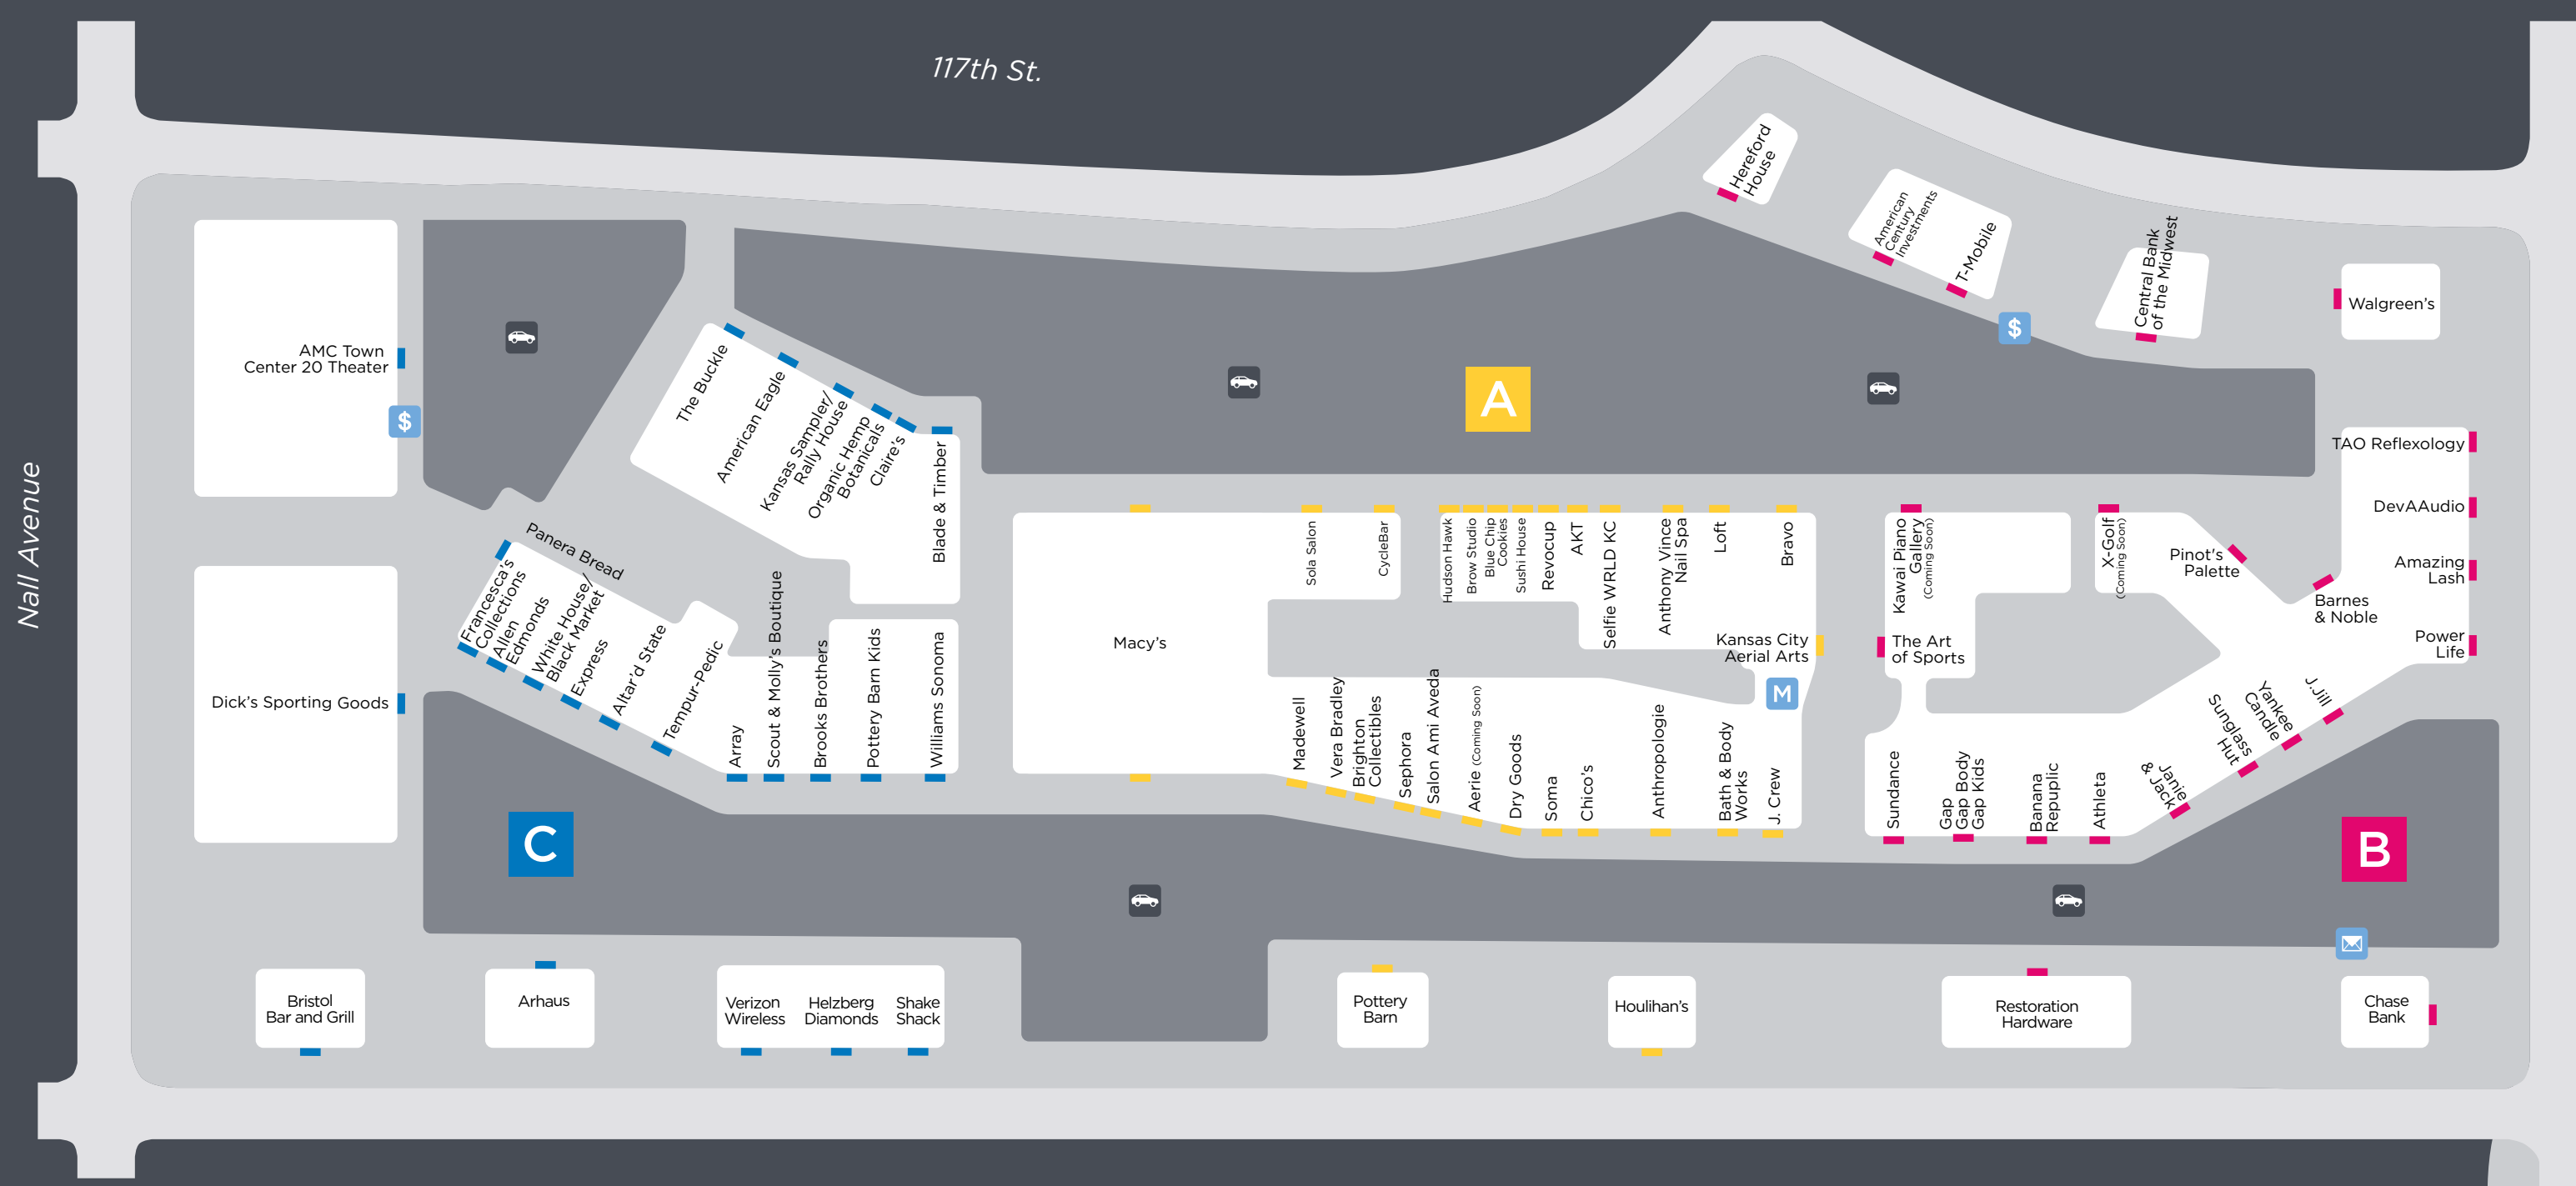

TOWN CENTER PLAZA • CROSSING

DIRECTORY LEGEND

- ATM
- Mall Management
- Mailbox
- Parking

Town Center Plaza & Crossing

DEPARTMENT STORES & ANCHORS

- Macy's A

WOMEN'S FASHION & SPECIALTY

- Aerie (Coming Soon) A
- Altar'd State C
- American Eagle Outfitters C
- Anthropologie A
- Array C
- Athleta B
- Banana Republic B
- Brooks Brothers C
- Buckle C
- Chico's A
- Dick's Sporting Goods C
- Dry Goods A
- Evereve D
- Express C
- Francesca's Collections C
- Gap B
- Gap Body B
- J. Crew A
- J. Jill B
- Kansas Sampler/Rally House C
- L.L. Bean D
- Loft A
- Lululemon Athletica D
- Macy's A
- Madewell A
- Orvis D
- Scout & Molly's Boutique C
- Soma Intimates A
- Sundance B
- White House Black Market C

JEWELRY & ACCESSORIES CONT.

- Madewell A
- Sundance B
- Sunglass Hut B
- Vera Bradley A
- White House Black Market C

HEALTH, DRUG STORE, BATH & BEAUTY

- AKT B
- Amazing Lash B
- Anthony Vince Nail Spa A
- Anthropologie A
- Bath & Body Works A
- Bluemercury D
- Body Lab B
- Brow Studio B
- Gap Body B
- Hudson / Hawk A
- Kansas City Aerial Arts A
- Macy's A
- Organic Hemp Botanicals B
- Power Life B
- CycleBar A
- Salon Ami Aveda A
- Salon One19 & Spa D
- Sola Salon A
- Sephora A
- TAO Reflexology B
- Trader Joe's D
- Walgreens B
- Woodhouse Spa D

SHOES & FOOTWEAR

- Allen Edmonds C
- Altar'd State C
- Anthropologie A
- Array C
- Banana Republic B
- Brooks Brothers C
- Buckle C
- Dick's Sporting Goods C
- Francesca's Collections C
- Janie and Jack B
- L.L. Bean D
- Macy's A

RESTAURANTS & FOOD CONT.

- Houlihan's A
- North Italia D
- Panera Bread C
- Revocup A
- The Roasterie D
- Shake Shack C
- Sullivan's Steakhouse D
- Sushi House A
- Trader Joe's D

HOME FURNISHINGS

- Arhaus C
- Crate & Barrel D
- Kawai Piano Gallery (Coming Soon) B
- LoveSac A
- Pottery Barn D
- Pottery Barn Kids C
- Restoration Hardware B
- Tempur-Pedic D
- Tuft & Needle C
- Williams-Sonoma C