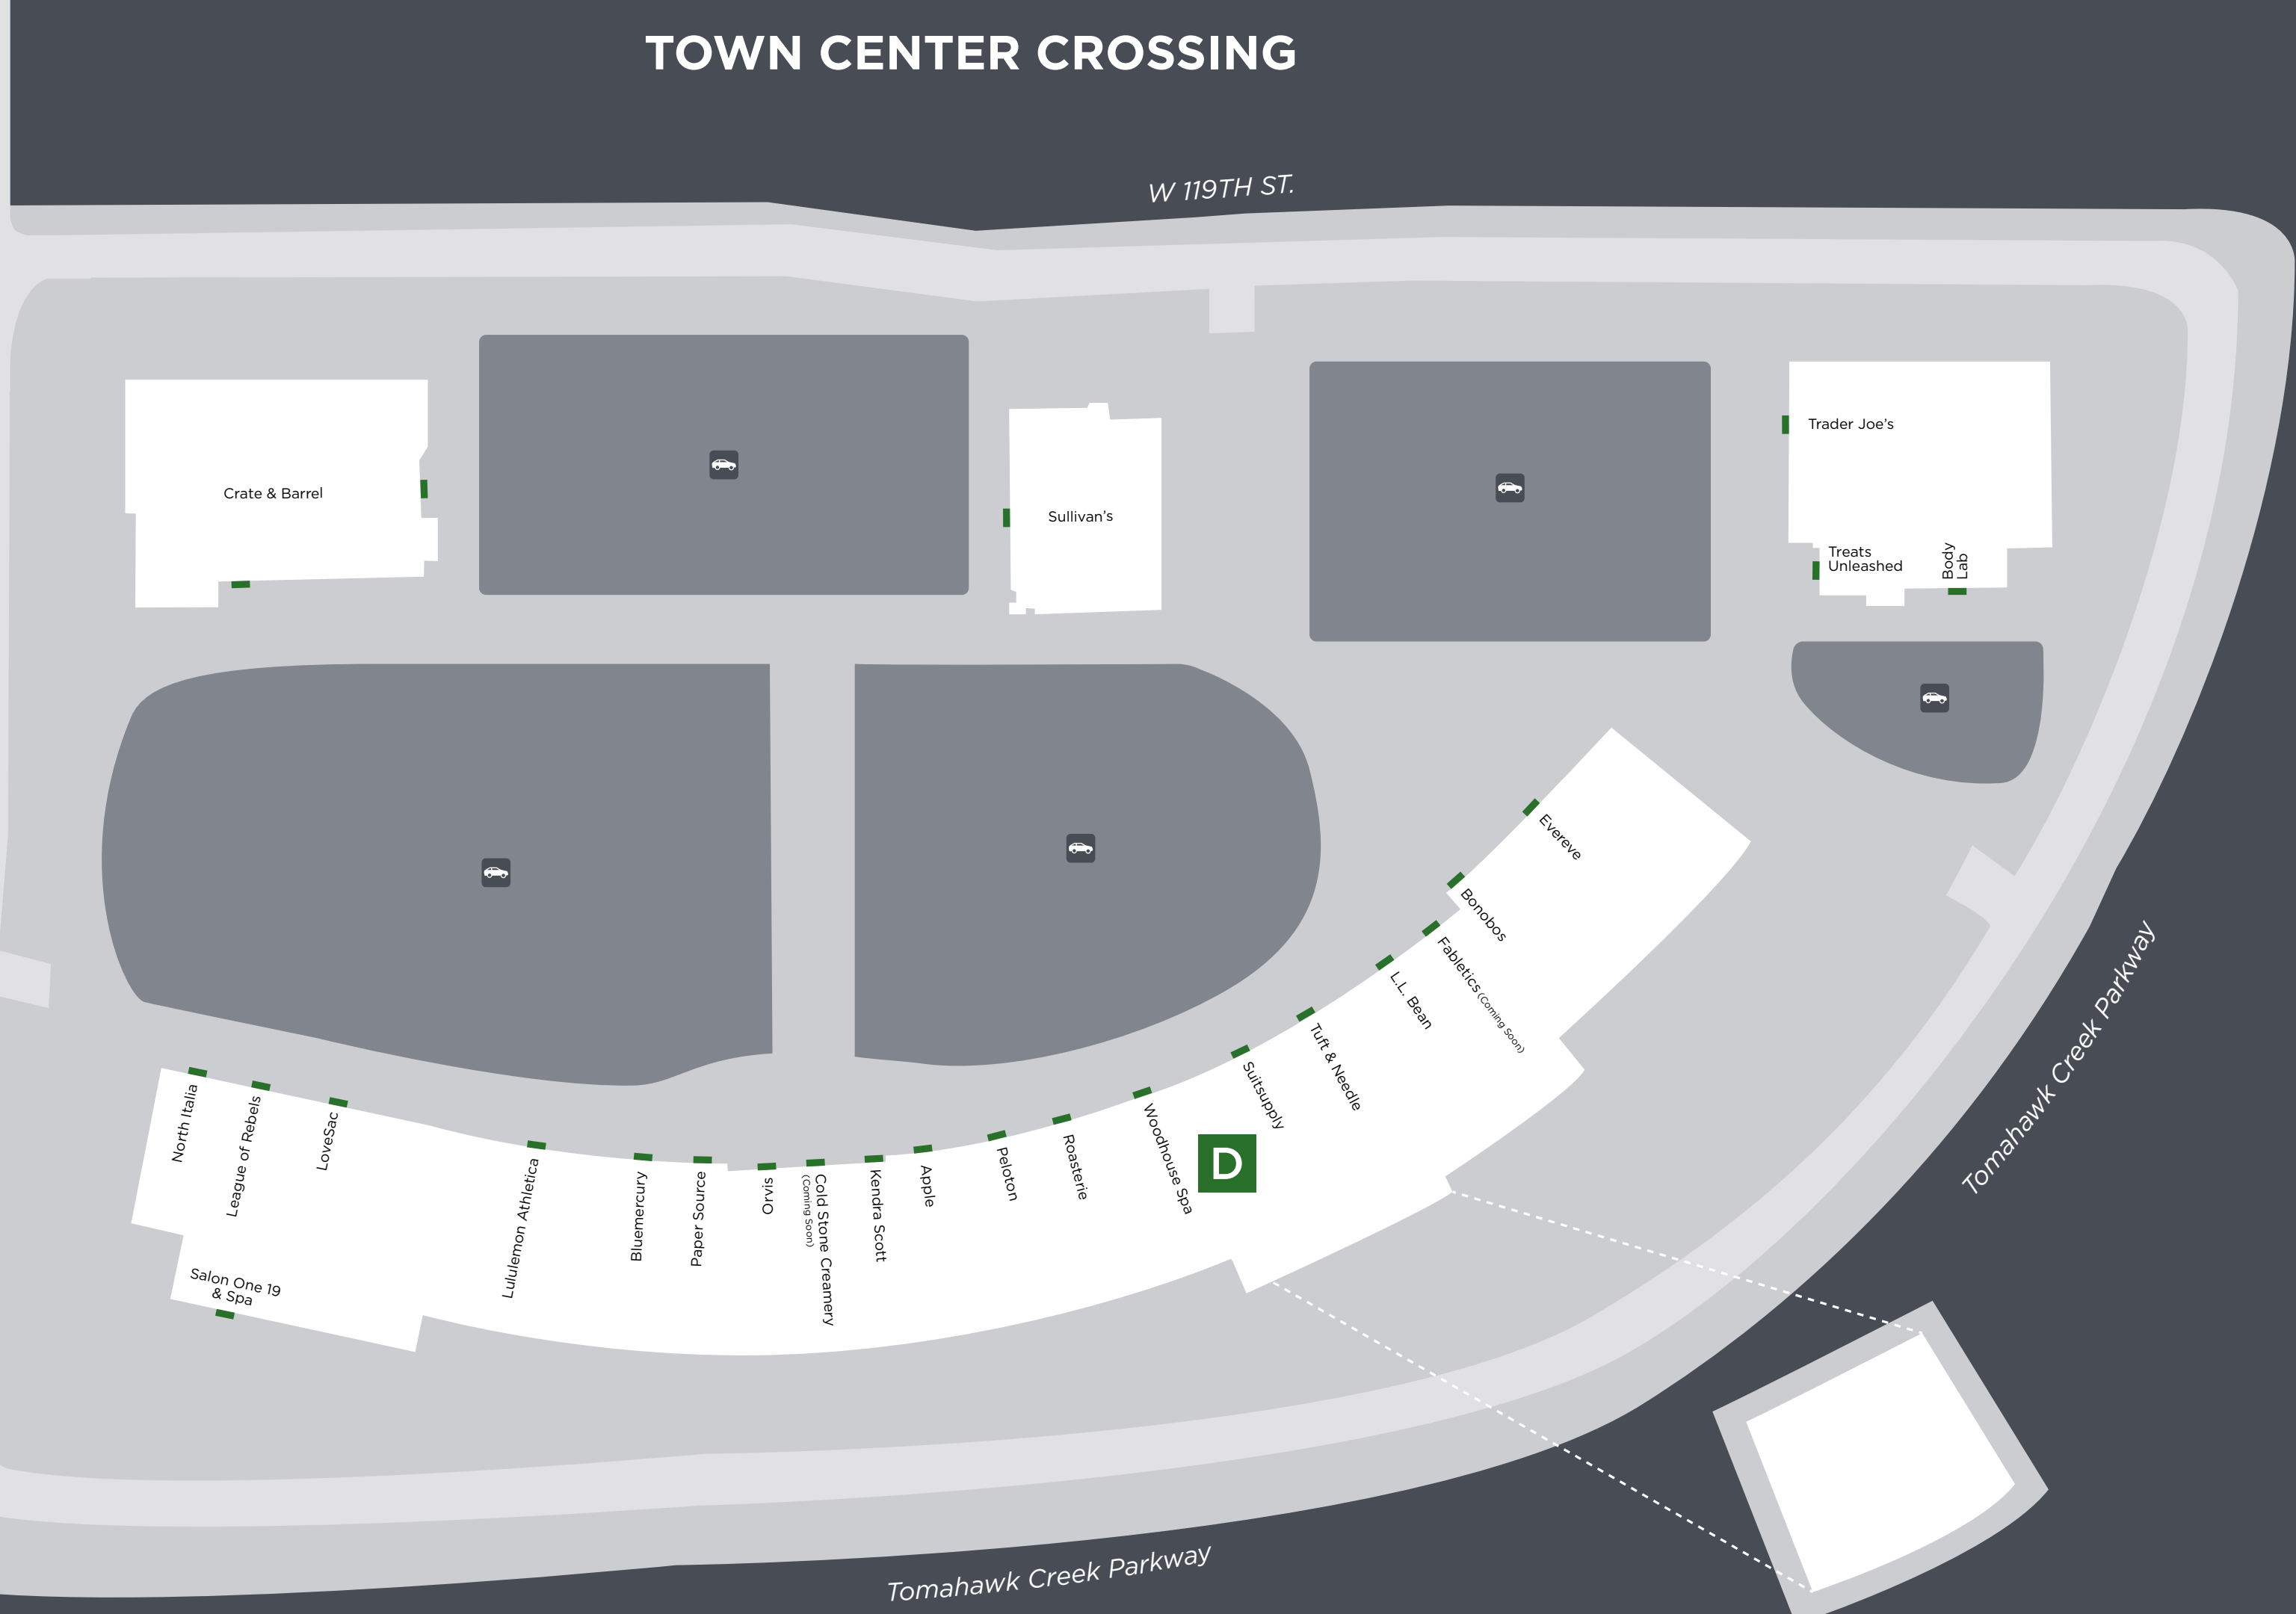

TOWN CENTER PLAZA • CROSSING

DIRECTORY LEGEND

- ATM
- Mall Management
- Mailbox
- Parking

Town Center Plaza & Crossing

DEPARTMENT STORES & ANCHORS

- Macy's A

WOMEN'S FASHION & SPECIALTY

- Aerie (Coming Soon) A
- Altar'd State C
- American Eagle Outfitters C
- Anthropologie A
- Array C
- Athleta B
- Banana Republic B
- Brooks Brothers C
- Buckle C
- Chico's A
- Dick's Sporting Goods C
- Dry Goods A
- Evereve D
- Express C
- Francesca's Collections C
- Gap B
- Gap Body B
- J. Crew A
- J. Jill B
- Kansas Sampler/Rally House C
- L.L. Bean D
- Loft A
- Lululemon Athletica D
- Macy's A
- Madewell A
- Orvis D
- Scout & Molly's Boutique C
- Soma Intimates A
- Sundance B
- White House Black Market C