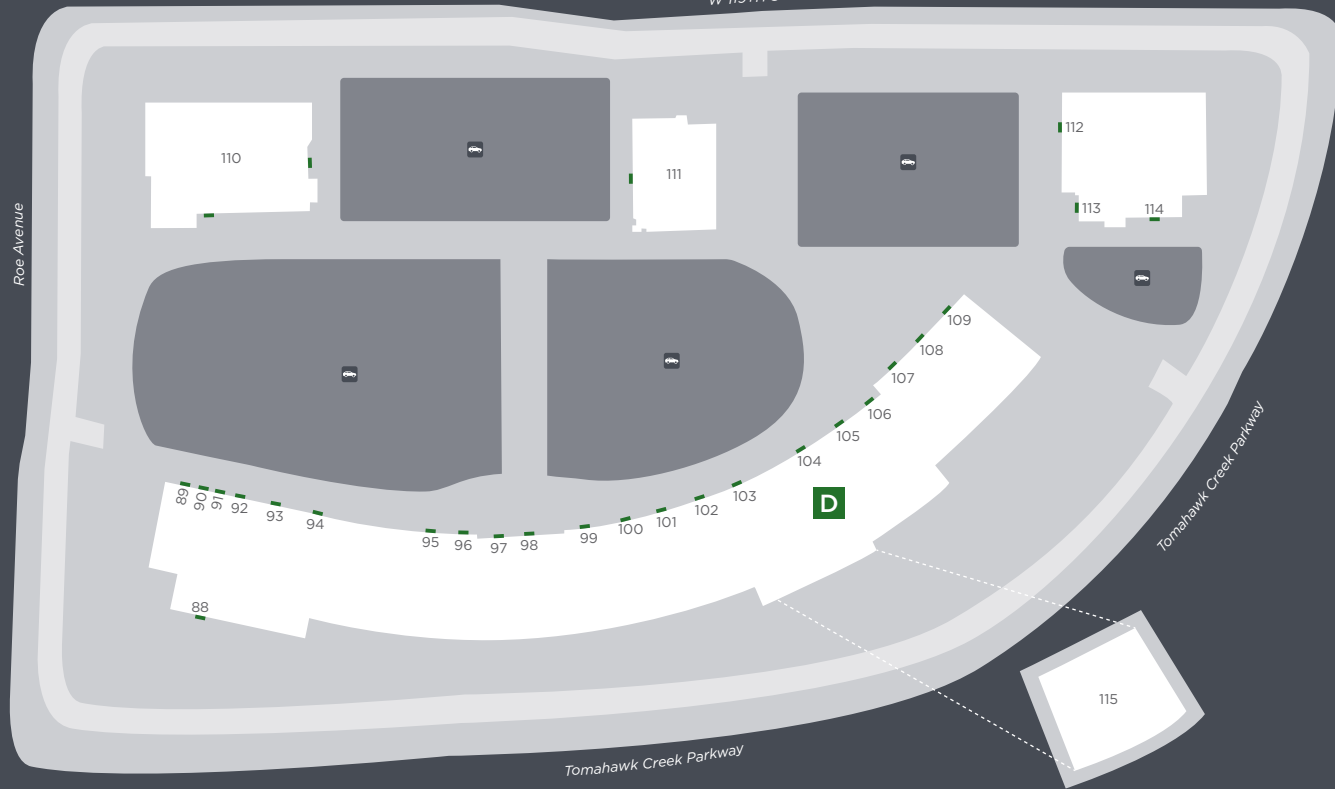

TOWN CENTER PLAZA

W 119TH ST.

W 119TH ST.

DIRECTORY LEGEND

- ATM
- Mall Management
- Mailbox
- Parking

TOWN CENTER PLAZA • CROSSING

Town Center Plaza & Crossing

DEPARTMENT STORES & ANCHORS